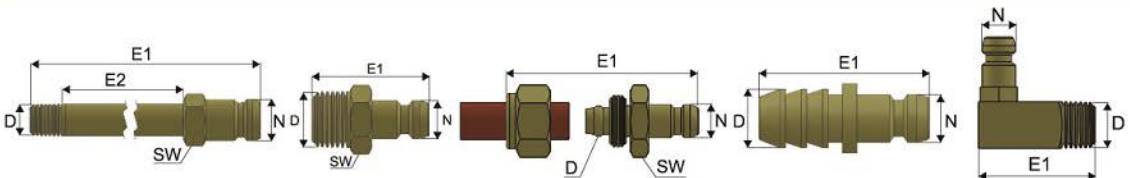

可360°旋轉

PX

PS

PL

PB

型號 ITEM NO.	E 1(長度) LENGTH (mm)	E 2(長度) LENGTH (mm)	D(管接尺寸) TUBE & THREAD	SW	材質 MATERIAL
MH	200	170	1/8"PT - W3/8 粗牙 1/4"PT - W1/2 粗牙	14H	銅 BRASS
ME	160	130			
MK	130	100			
MY	110	80			
MD	90	60			
MF	70	40			
MR	44.5	22			
PB	28	1/8"PT - W3/8 粗牙 1/4"PT - W1/2 粗牙 3/8"PT - W5/8 粗牙 1/2"PT 1/8"PT - W3/8 粗牙 1/4"PT - W1/2 粗牙 3/8"PT 1/2"PT	14H		
	30.5		17H		
	32		21H		
	38		14□		
PL	35		15□		
	37		18□		
	38		22□		
PX	38		3/8" - 1/2" - 5/8" 塑膠軟管(HOSE) φ 8 x φ 12 PU 管 (PU tube ) 3/8"x 1/2" PU 管 (PU tube ) 1/4"PT - 3/8"PT		
PS2	36				
PM	36				
PLR	46.5				
★ PLR 為 90° L 型旋轉插心，其結構可 360° 旋轉。 ★ PLR is a 90° L rotated type plug, the structure is allowed to 360° rotation.					N: φ 13.0